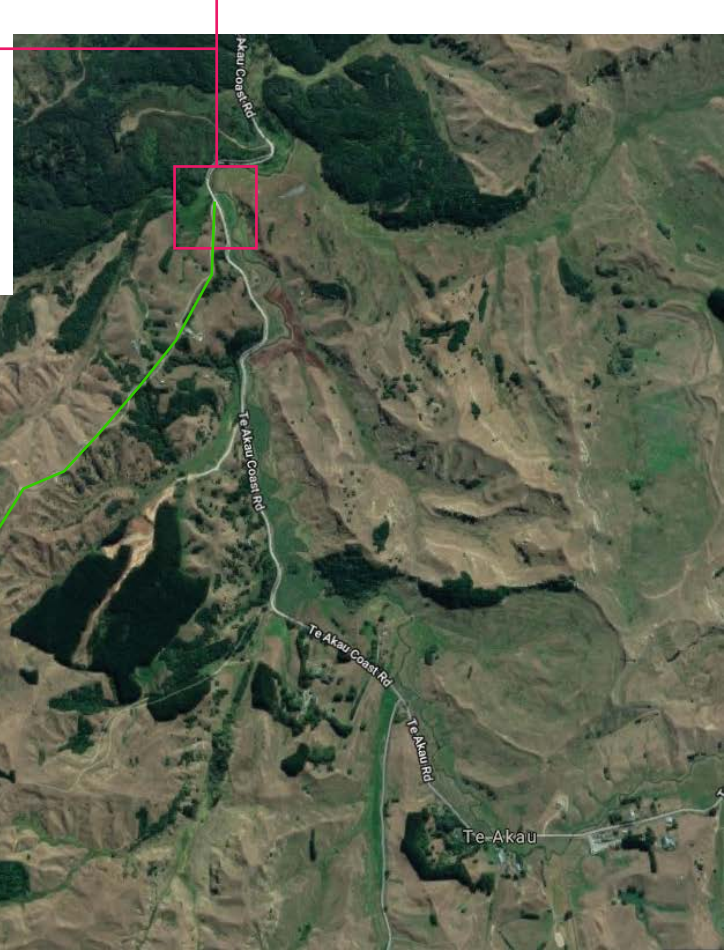

# DIRECTIONS

From 231A Te Akau Coast Rd

1

Navigate to 231A Te Akau Coast Road, Te Akau

Off the Grid  
ACCOMMODATION

2

LOOK FOR: **South '37' 231E** Signage and the **'Hogan Lane'** signage

3

Make your way down **Hogan Lane** to the very end where you'll meet Paula at the right-hand driveway

w: [www.offthegrid.nz](http://www.offthegrid.nz)

e: [enquiry@offthegrid.nz](mailto:enquiry@offthegrid.nz)