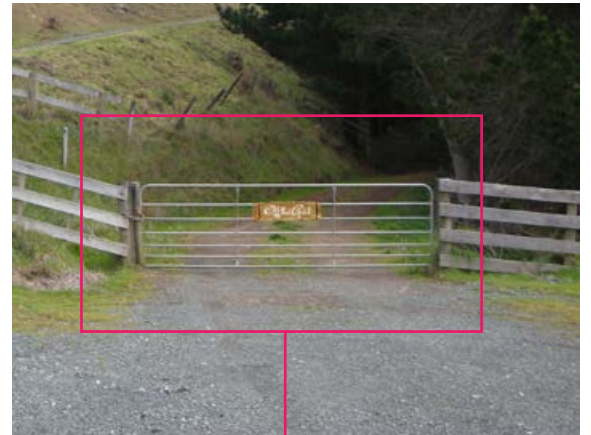

# DIRECTIONS

From 231A Te Akau Coast Rd

1

Navigate to 231A Te Akau Coast Road, Te Akau

Off the Grid  
ACCOMMODATION

2

LOOK FOR: **South '37' 231E** Signage and the **'Hogan Lane'** signage

3

Make your way down **Hogan Lane** to the very end where you'll meet Paula at the right-hand driveway

w: [www.offthegrid.nz](http://www.offthegrid.nz)

e: [enquiry@offthegrid.nz](mailto:enquiry@offthegrid.nz)